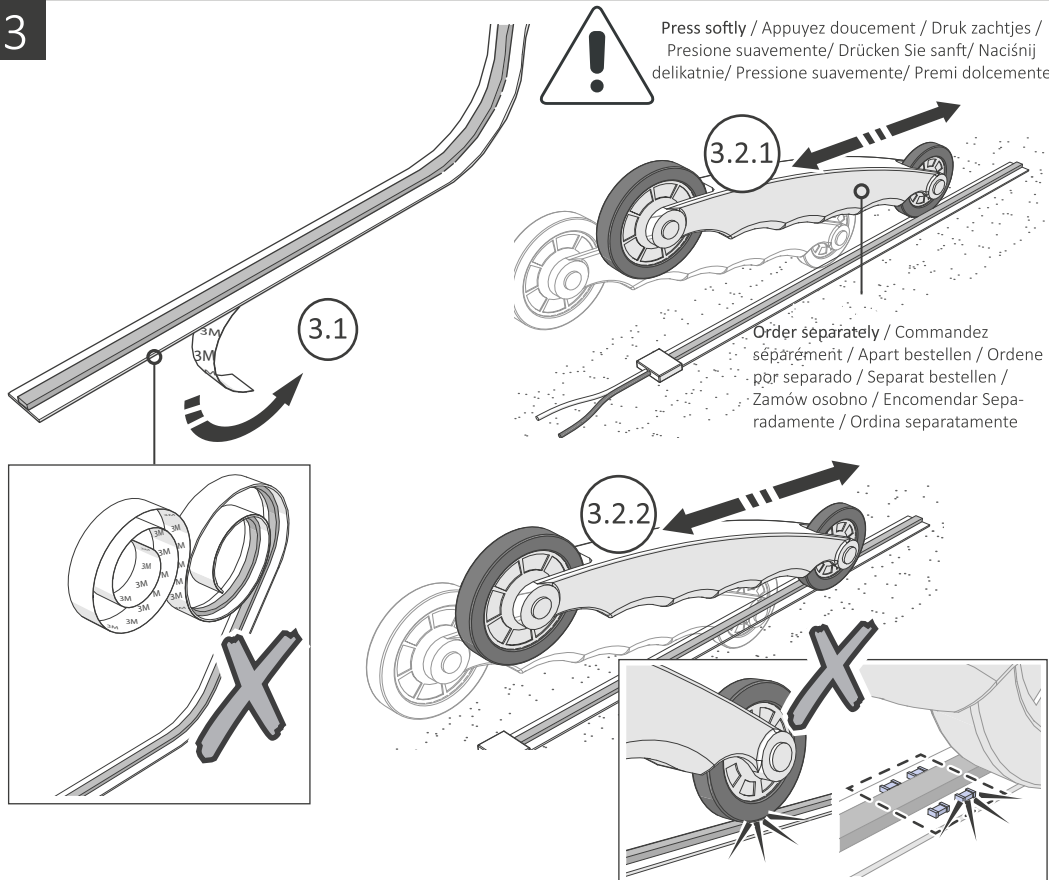

2.2.2

2.3

1 RED + 24V
2 BLACK - 24V

1 RED + 24V
2 WHITE - COOL WHITE
3 YELLOW - WARM WHITE

1 BLACK + 24V
2 GREEN - GREEN CHANNEL
3 RED - RED CHANNEL
4 BLUE - BLUE CHANNEL

1 BLACK + 24V
2 GREEN - GREEN CHANNEL
3 RED - RED CHANNEL
4 BLUE - BLUE CHANNEL
5 WHITE - WHITE CHANNEL

3

4

Connection to LED driver / Connexion au driver LED / Aansluiting op LED-driver / Aansluiting op LED-driver / Conexión al controlador LED / Anschluss an LED-Treiber / Połączenie ze sterownikiem LED / Conexão ao driver de LED / Collegamento al driver LED