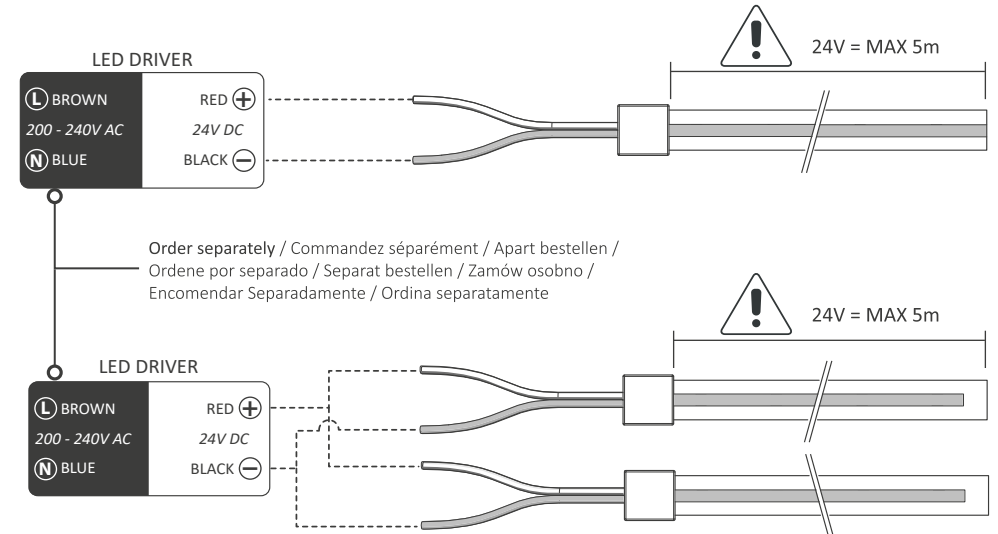

4

Connection to LED driver / Connexion au driver LED / Aansluiting op LED-driver / Aansluiting op LED-driver / Conexión al controlador LED / Anschluss an LED-Treiber / Połączenie ze sterownikiem LED / Conexão ao driver de LED / Collegamento al driver LED

WHITE - 10W/m	LED W/m x Length x 120%
TW - 15W/m	LED W/m x Length x 120%
RGB - 15W/m	LED W/m x Length x 120%
RGB Digital - 22W/m	LED W/m x Length x 120%
RGBW - 15W/m	LED W/m x Length x 120%