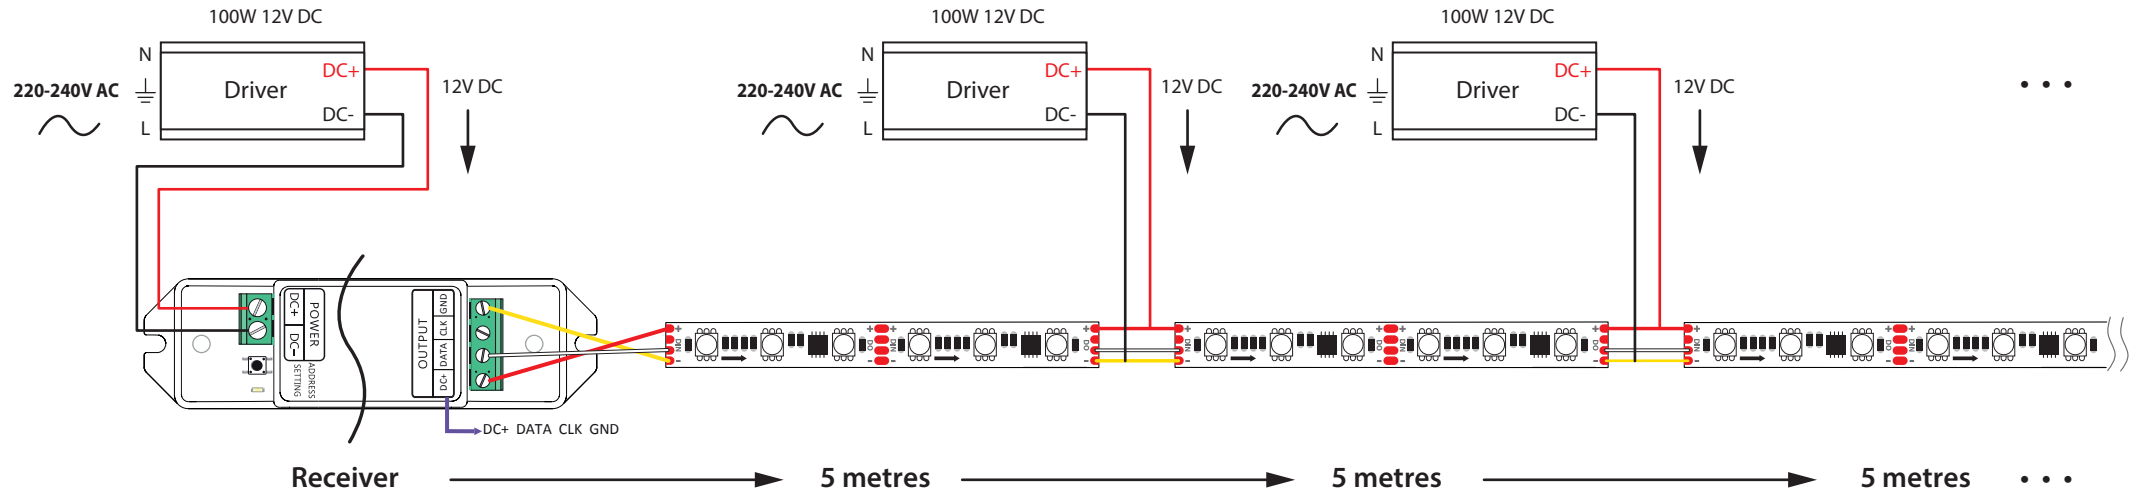

# Wiring Diagram

## Digital RGB Pixel Strip and Controller - Up to 51 metres

Repeat wiring setup to the length required (up to 51m)

\*\* The connection instruction is for connecting Digital Controller ILRC023 with Integral LED Digital Pixel RGB strip ILSTRGBA073E and ILSTRGBB074E only. If using different strip and controllers, the connection may vary.