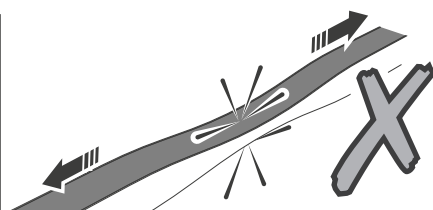

HANDLE WITH CARE / MANIPULER AVEC SOIN / BREEKBAAR / TRATAR CON CUIDADO / MIT VORSICHT
BEHANDELN / OSTROŽNIE / MANUSEIE COM CUIDADO / MANEGGIARE CON CURA