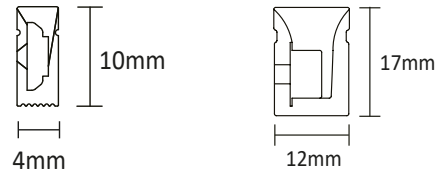

integral™ LED

INSTALLATION INSTRUCTIONS
INSTALLATION INSTRUCTIONS
INSTRUCTIONS D'INSTALLATION
INSTALLATIE INSTRUCTIES
INSTRUCCIONES DE INSTALACIÓN
INSTALLATIONSANLEITUNG
INSTRUKCJE INSTALACJI
INSTRUÇÕES DE INSTALAÇÃO

NEON FLEX
TOP BEND OR SIDE BEND

IS 1001

TOP BEND

SIDE BEND

HANDLE WITH CARE / MANIPULER AVEC SOIN / BREEKBAAR / TRATAR CON CUIDADO / MIT VORSICHT
BEHANDELN / OSTROŽNIE / MANUSEIE COM CUIDADO / MANEGGIARE CON CURA

SIDE BEND

TOP BEND

1

TOP + SIDE Bend Installation / Installation / Installatie / Instalación / Installation /
Instalacja / Instalação / Installazione

TYPE A

TYPE B