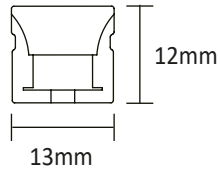

integral™ LED

INSTALLATION INSTRUCTIONS
INSTALLATION INSTRUCTIONS
INSTRUCTIONS D'INSTALLATION
INSTALLATIE INSTRUCTIES
INSTRUCCIONES DE INSTALACIÓN
INSTALLATIONSANLEITUNG
INSTRUKCJE INSTALACJI
INSTRUÇÕES DE INSTALAÇÃO

NEON FLEX
TOP BEND OR SIDE BEND

IS 1001

TOP BEND