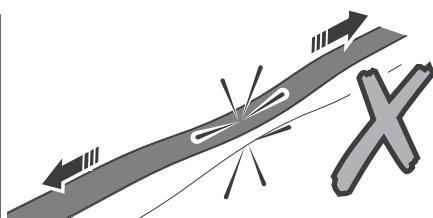

HANDLE WITH CARE / MANIPULER AVEC SOIN / BREEKBAAR / TRATAR CON CUIDADO / MIT VORSICHT
BEHANDELN / OSTROŽNIE / MANUSEIE COM CUIDADO / MANEGGIARE CON CURA