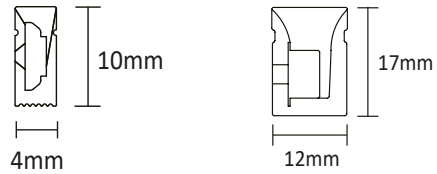

integral™ LED

INSTALLATION INSTRUCTIONS
INSTALLATION INSTRUCTIONS
INSTRUCTIONS D'INSTALLATION
INSTALLATIE INSTRUCTIES
INSTRUCCIONES DE INSTALACIÓN
INSTALLATIONSANLEITUNG
INSTRUKCJE INSTALACJI
INSTRUÇÕES DE INSTALAÇÃO

NEON FLEX
TOP BEND OR SIDE BEND

IS 1001

TOP BEND

SIDE BEND

HANDLE WITH CARE / MANIPULER AVEC SOIN / BREEKBAAR / TRATAR CON CUIDADO / MIT VORSICHT
BEHANDELN / OSTROŽNIE / MANUSEIE COM CUIDADO / MANEGGIARE CON CURA

SIDE BEND

TOP BEND

1

TOP + SIDE Bend Installation / Installation / Installatie / Instalación / Installation /
Instalacja / Instalação / Installazione

TYPE A

TYPE B