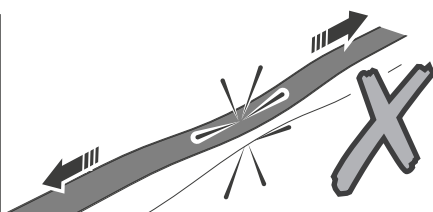

HANDLE WITH CARE / MANIPULER AVEC SOIN / BREEKBAAR / TRATAR CON CUIDADO / MIT VORSICHT
BEHANDELN / OSTROŽNIE / MANUSEIE COM CUIDADO / MANEGGIARE CON CURA