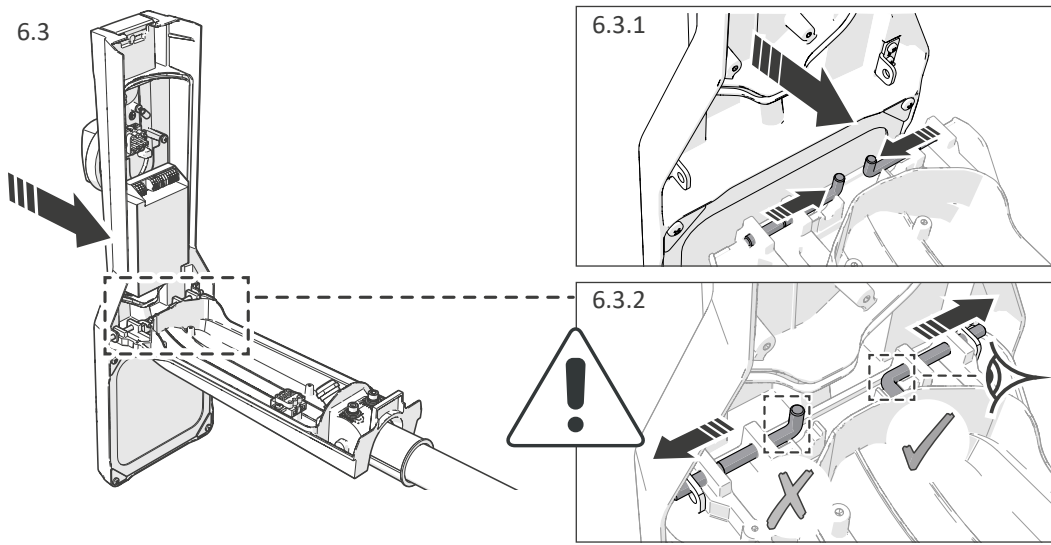

6.3

7

7.1

8

DIMENSIONS / MÅSE / AFMETINGEN / MÅTNINGAR / DES MESURES / DIMENSIJONER

PRODUCT	Dim a (mm)		Dim b (mm)	Dim c (mm)	KG	
	POST	SIDE				
MINI	517	552	166	110	3.2	0.07m²
MIDI	652	719	216	122	5.2	0.113m²
MAXI	752	836	266	138	6.9	0.162m²

Warranty/ Technical
& contact information
are all available at
www.integral-led.com

IS 1012 A

All Trademarks Acknowledged

Integral LED is a division of Integral Memory plc:
Unit 6, Iron Bridge Close, Iron Bridge Business Park,
London, NW10 0UF, UK
Integral Europe BV, 2801 DG, NL