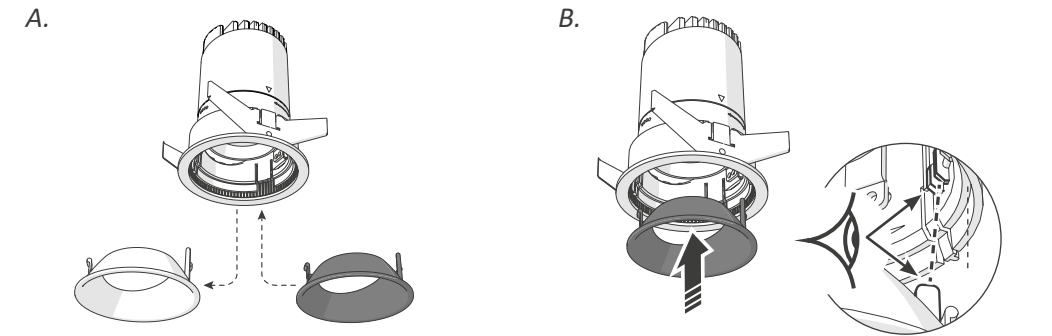

ILD50 / 75 / 95 / 120P

Warranty/ Technical & contact information are all available at www.integral-led.com

IS1014 B

Integral LED is a division of Integral Memory plc:
Unit 6, Iron Bridge Close, Iron Bridge Business Park,
London, NW10 0UF, UK
Integral Europe BV, 2801 DG, NL

All Trademarks Acknowledged