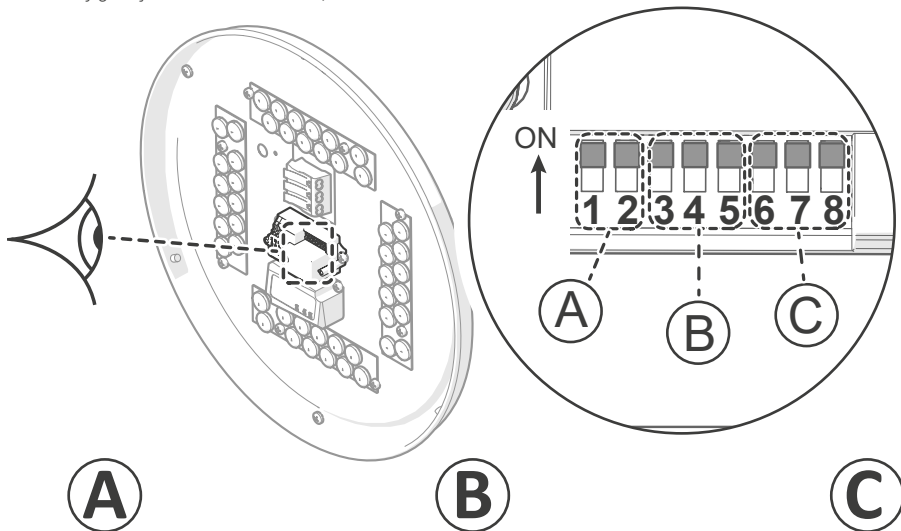

CCT selection
3000K / 4000K / 5000K

5 *i* Detection Zones

Wall/ Mur/ Muur/ Muro/
Wand/ Ściana/ Parede/ Parete
@ 2m

Ceiling/ Plafond/ Techo/ Decke/
Sufit/ Teto/ Soffitto
@ 3m

Ceiling/ Plafond/ Techo/ Decke/
Sufit/ Teto/ Soffitto
@ 4m

DETECTION AREA	DIP SWITCH	
	1	2
100%	ON	ON
75%	ON	-
50%	-	ON
25%	-	-

"ON" TIME	DIP SWITCH		
	3	4	5
5s	ON	ON	ON
30s	ON	ON	-
1min	ON	-	ON
3min	ON	-	-
5min	-	ON	ON
10min	-	ON	-
20min	-	-	ON
30min	-	-	-

DAYLIGHT SENSOR	DIP SWITCH		
	6	7	8
2Lux	ON	ON	ON
10Lux	ON	ON	-
25Lux	-	ON	-
50Lux	ON	-	-
Disable**	-	-	-