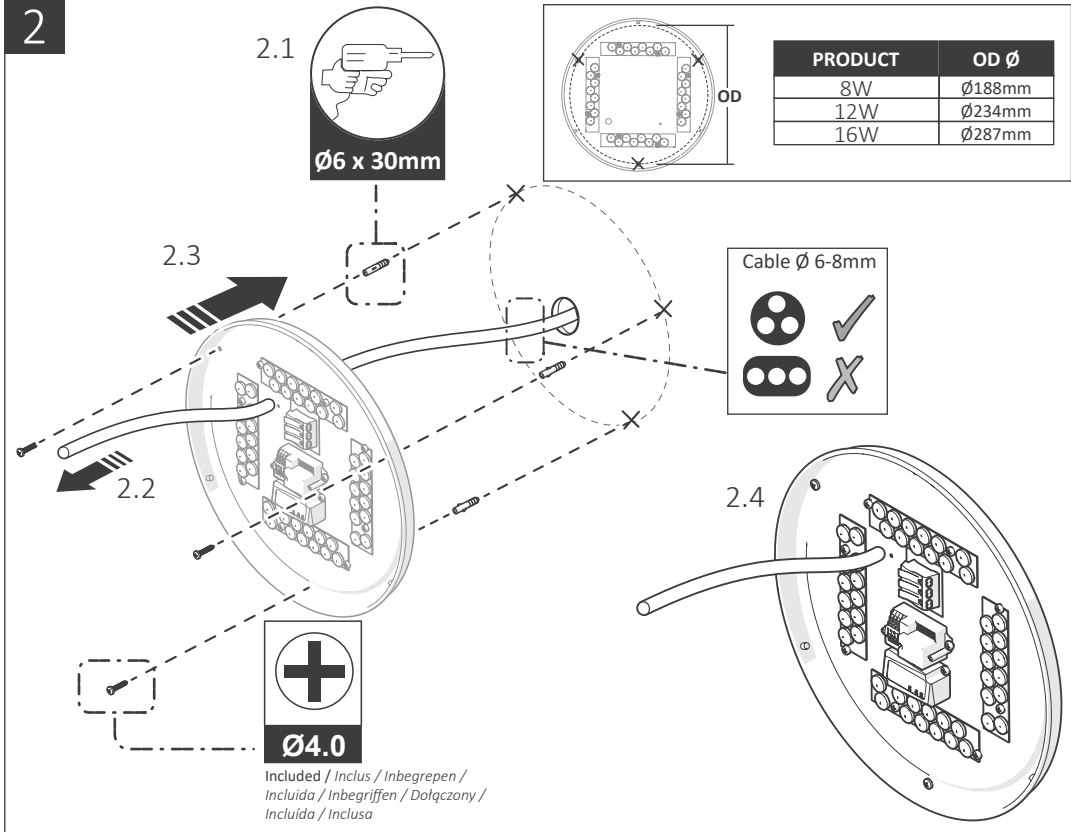

Value+ Ceiling/Wall Light - Adjustable CCT and Microwave Motion Sensor

1 Installation / Installatie / Instalación / Installation / Instalacja / Instalação

2

3

Connection / Lien / Verbinding / Conexión / Verbindung / Połączenie / Conexão / Connessione

DETECTION AREA	DIP SWITCH	
	1	2
100%	ON	ON
75%	ON	-
50%	-	ON
25%	-	-

"ON" TIME	DIP SWITCH		
	3	4	5
5s	ON	ON	ON
30s	ON	ON	-
1min	ON	-	ON
3min	ON	-	-
5min	-	ON	ON
10min	-	ON	-
20min	-	-	ON
30min	-	-	-

DAYLIGHT SENSOR	DIP SWITCH		
	6	7	8
2Lux	ON	ON	ON
10Lux	ON	ON	-
25Lux	-	ON	-
50Lux	ON	-	-
Disable**	-	-	-