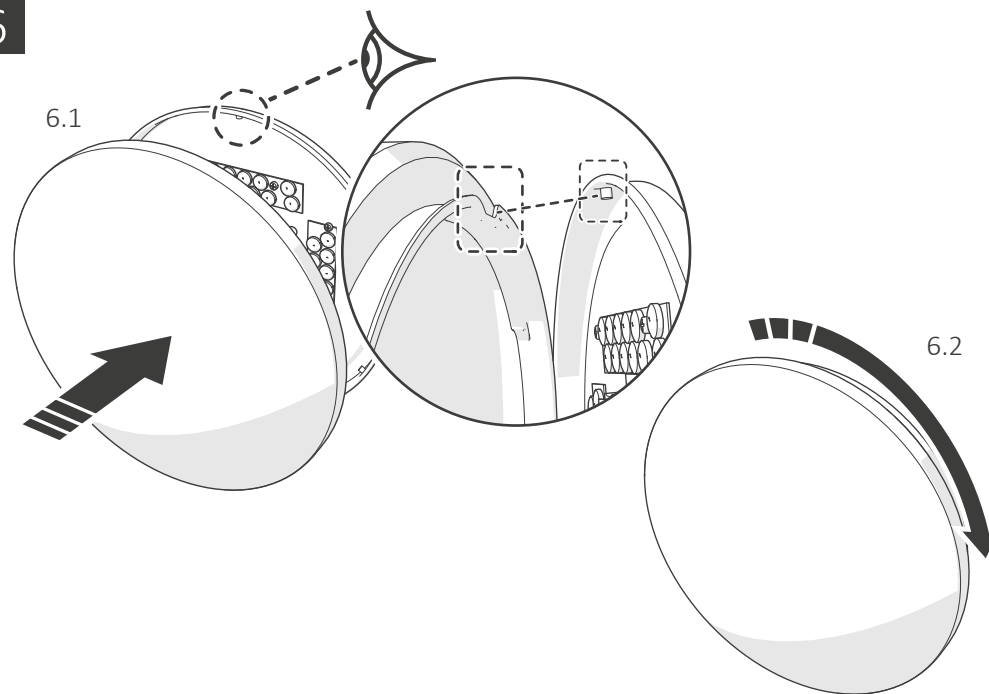

6

Warranty/ Technical & contact information are all available at www.integral-led.com

IS1021 A

All Trademarks Acknowledged

Integral LED is a division of Integral Memory plc:
Unit 6, Iron Bridge Close, Iron Bridge Business Park,
London, NW10 0UF, UK
Integral Europe BV, 2801 DG, NL