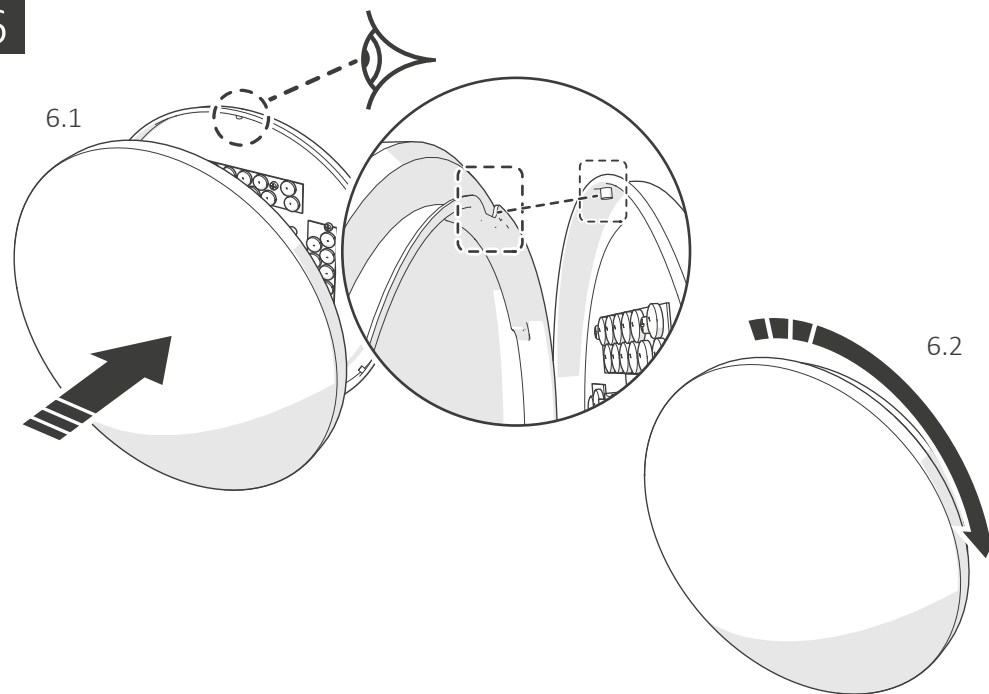

A

B

C

DETECTION AREA	DIP SWITCH	
	1	2
100%	ON	ON
75%	ON	-
50%	-	ON
25%	-	-

"ON" TIME	DIP SWITCH		
	3	4	5
5s	ON	ON	ON
30s	ON	ON	-
1min	ON	-	ON
3min	ON	-	-
5min	-	ON	ON
10min	-	ON	-
20min	-	-	ON
30min	-	-	-

DAYLIGHT SENSOR	DIP SWITCH		
	6	7	8
2Lux	ON	ON	ON
10Lux	ON	ON	-
25Lux	-	ON	-
50Lux	ON	-	-
Disable**	-	-	-

6

Warranty/ Technical & contact information are all available at www.integral-led.com

IS1021 A

All Trademarks Acknowledged