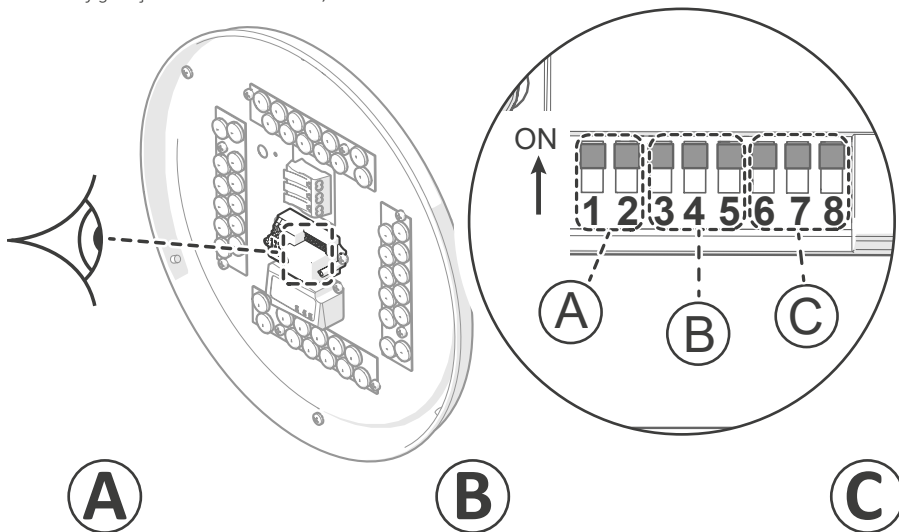

CCT selection
3000K / 4000K / 5000K

5 *i* Detection Zones

Wall/ Mur/ Muur/ Muro/
Wand/ Ściana/ Parede/ Parete
@ 2m

Ceiling/ Plafond/ Techo/ Decke/
Sufit/ Teto/ Soffitto
@ 3m

Ceiling/ Plafond/ Techo/ Decke/
Sufit/ Teto/ Soffitto
@ 4m

A

B

C

DETECTION AREA	DIP SWITCH	
	1	2
100%	ON	ON
75%	ON	-
50%	-	ON
25%	-	-

"ON" TIME	DIP SWITCH		
	3	4	5
5s	ON	ON	ON
30s	ON	ON	-
1min	ON	-	ON
3min	ON	-	-
5min	-	ON	ON
10min	-	ON	-
20min	-	-	ON
30min	-	-	-