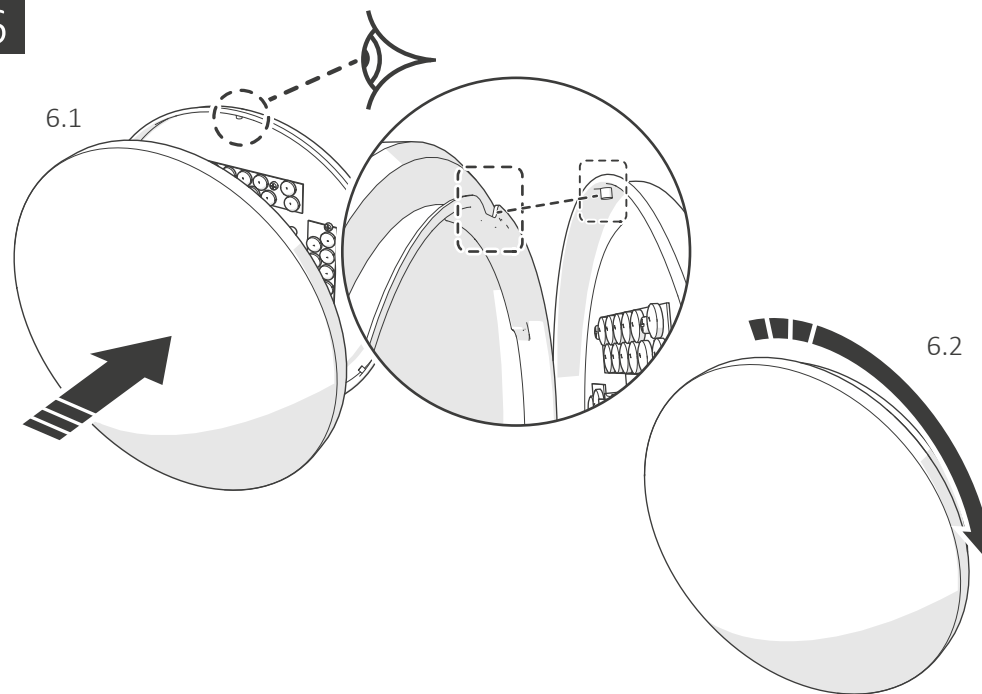

A

B

C

DETECTION AREA	DIP SWITCH	
	1	2
100%	ON	ON
75%	ON	-
50%	-	ON
25%	-	-

"ON" TIME	DIP SWITCH		
	3	4	5
5s	ON	ON	ON
30s	ON	ON	-
1min	ON	-	ON
3min	ON	-	-
5min	-	ON	ON
10min	-	ON	-
20min	-	-	ON
30min	-	-	-

DAYLIGHT SENSOR	DIP SWITCH		
	6	7	8
2Lux	ON	ON	ON
10Lux	ON	ON	-
25Lux	-	ON	-
50Lux	ON	-	-
Disable**	-	-	-

6

Warranty/ Technical & contact information are all available at www.integral-led.com

IS1021 A

All Trademarks Acknowledged