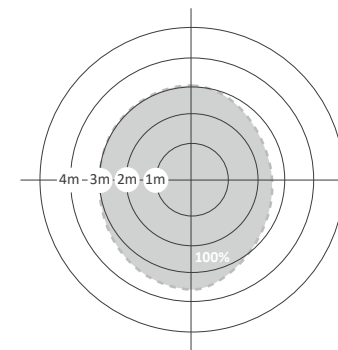

CCT selection
3000K / 4000K / 5000K

5 *i* Detection Zones

Wall/ Mur/ Muur/ Muro/
Wand/ Ściana/ Parede/ Parete
@ 2m

Ceiling/ Plafond/ Techo/ Decke/
Sufit/ Teto/ Soffitto
@ 3m

Ceiling/ Plafond/ Techo/ Decke/
Sufit/ Teto/ Soffitto
@ 4m