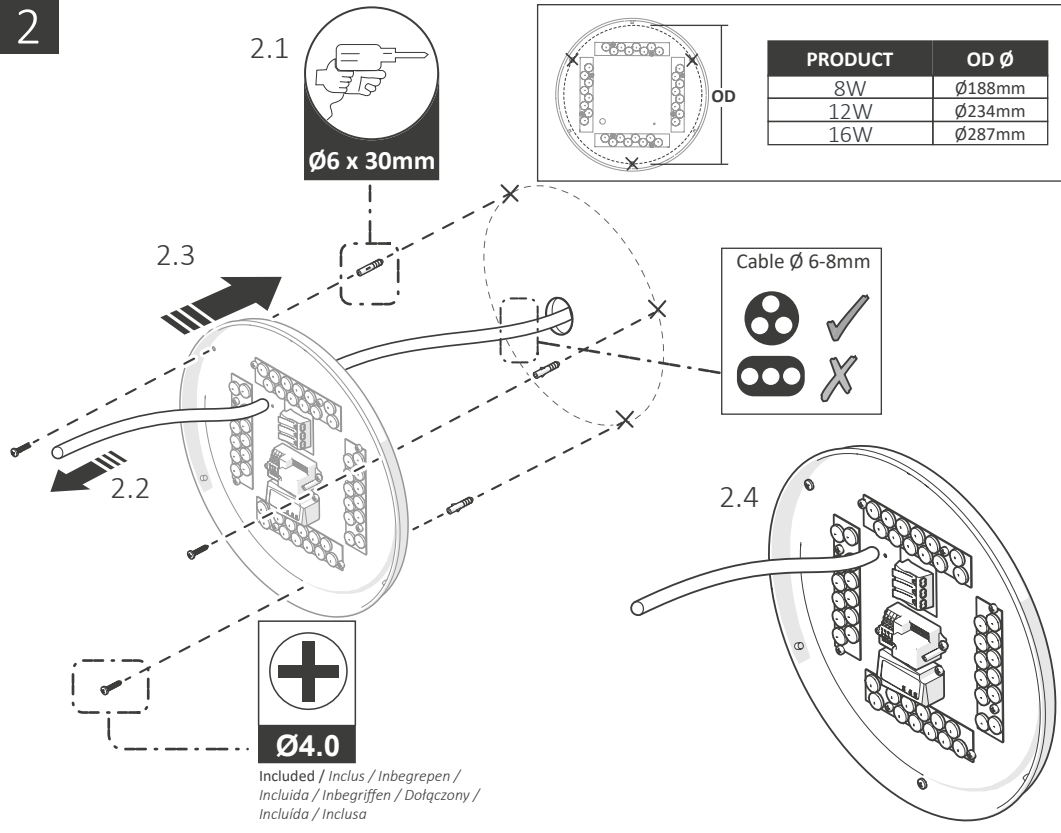

Value+ Ceiling/Wall Light - Adjustable CCT and Microwave Motion Sensor

1 Installation / Installatie / Instalación / Installation / Instalacja / Instalação

2

3

Connection / Lien / Verbinding / Conexión / Verbindung / Połączenie / Conexão / Connessione

4 Additional settings - CCT / Paramètres additionnels - CCT / Aanvullende instellingen - CCT / Ajustes adicionales - CCT / Zusätzliche Einstellungen - CCT / Dodatkowe ustawienia - CCT / Configurações adicionais - CCT / Altre impostazioni - CCT

A

B

C

DETECTION AREA	DIP SWITCH	
	1	2
100%	ON	ON
75%	ON	-
50%	-	ON
25%	-	-

"ON" TIME	DIP SWITCH		
	3	4	5
5s	ON	ON	ON
30s	ON	ON	-
1min	ON	-	ON
3min	ON	-	-
5min	-	ON	ON
10min	-	ON	-
20min	-	-	ON
30min	-	-	-