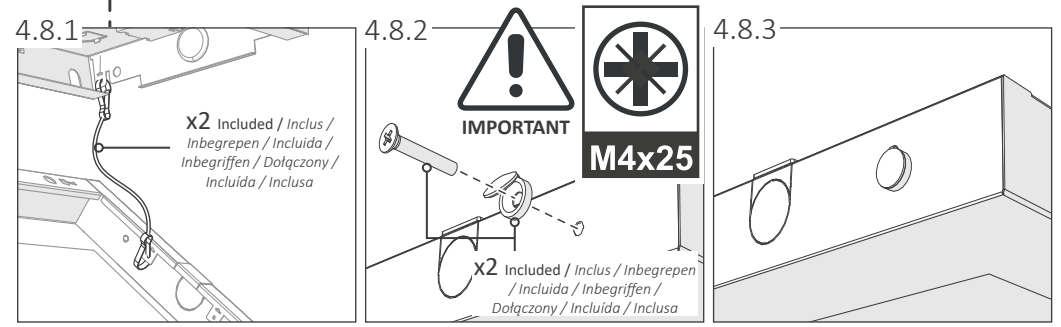

5 Additional Settings / Paramètres additionnels / Aanvullende instellingen / Ajustes adicionales / Zusätzliche Einstellungen / Dodatkowe ustawienia / Configurações adicionais / Altre impostazioni

Warranty/ Technical & contact information are all available at www.integral-led.com

IS1026 D

Integral LED is a division of Integral Memory plc:
Unit 6, Iron Bridge Close, Iron Bridge Business Park,
London, NW10 0UF, UK
Integral Europe BV, 2801 DG, NL