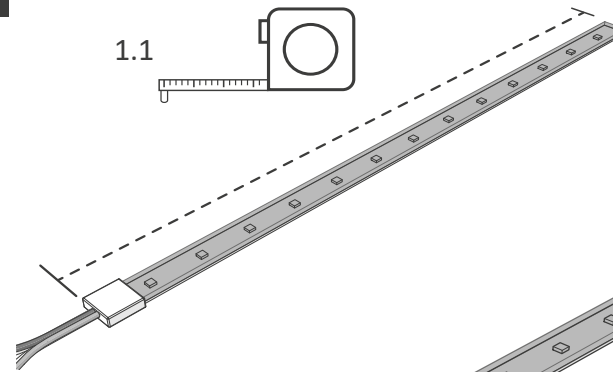

1

Installation / Installation / Installatie / Instalación / Installation / Instalacja / Instalação / Installazione

1.1

1.2