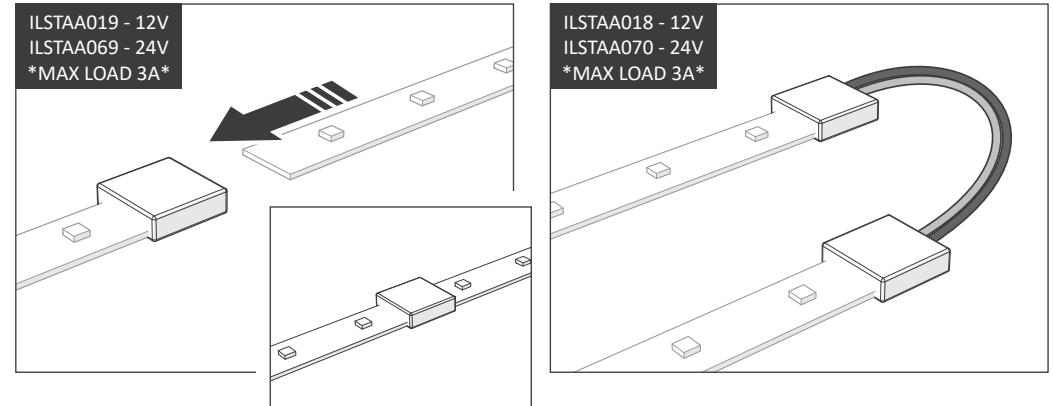

Warranty/ Technical & contact information are all available at www.integral-led.com

IS1032 A

All Trademarks Acknowledged

Integral LED is a division of Integral Memory plc:
Unit 6, Iron Bridge Close, Iron Bridge Business Park,
London, NW10 0UF, UK
Integral Europe BV, 2801 DG, NL