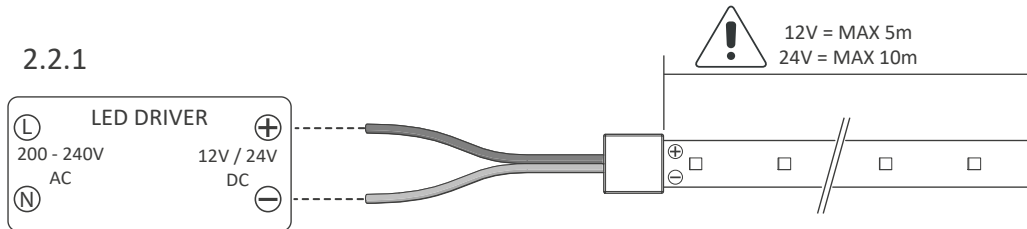

1

Optional / Optioneel / Opcional / Opcjonalny / Opzionale

2

Connection / Lien / Verbindung / Conexión / Verbindung / Połączenie / Conexão / Connessione

12V + 24V

LED W	DRIVER W
12V = 4.5W/m	LED W/m x Length x 110%
12V = 6.5W/m	LED W/m x Length x 110%
24V = 10.5W/m	LED W/m x Length x 120%

2.2.1

2.2.2

i

Accessories / Accessoires / Accesorios / Zubehör / Akcesoria / Acessórias / Accessori

Warranty/ Technical & contact information are all available at www.integral-led.com

IS1032 A

All Trademarks Acknowledged

Integral LED is a division of Integral Memory plc:
Unit 6, Iron Bridge Close, Iron Bridge Business Park,
London, NW10 0UF, UK
Integral Europe BV, 2801 DG, NL