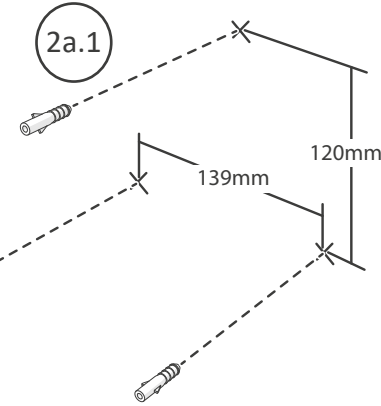

integral™ LED

INSTALLATION INSTRUCTIONS
INSTRUCTIONS D'INSTALLATION
INSTALLATIE INSTRUCTIES
INSTRUCCIONES DE INSTALACIÓN
INSTALLATIONSANLEITUNG
INSTRUKCJE INSTALACJI
INSTRUÇÕES DE INSTALAÇÃO

Toughshell Compact

IS 1001

2a

Ø6 x 30mm

Cable Ø 6-8mm

1b

Installation / Installation / Installatie / Instalación / Installation / Instalação / Instalação

1a

Installation / Installation / Installatie / Instalación / Installation / Instalação / Instalação

2b

Ø6 x 30mm

Cable Ø 6-8mm

A

ON = 5min +/-1min

ON = 10sec +/-5sec

B

ON ON