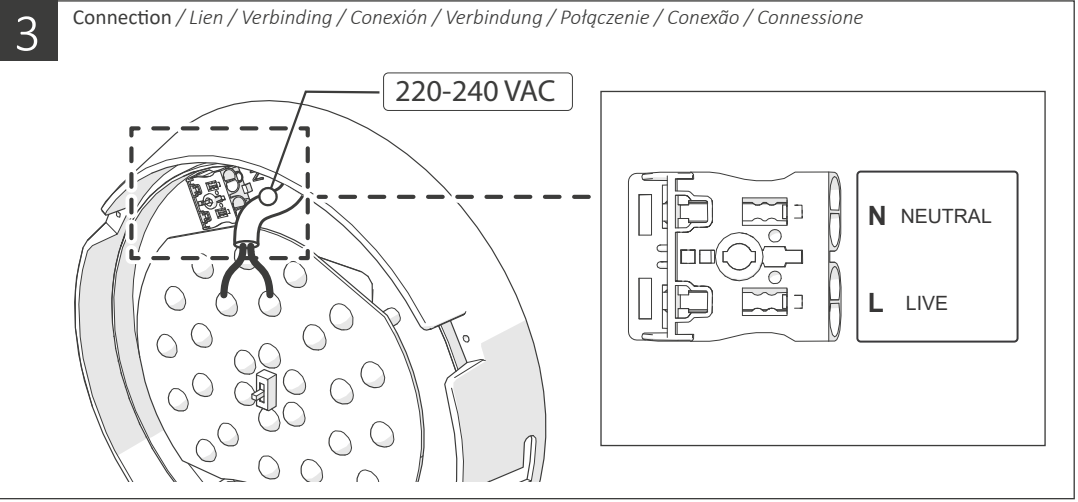

IS 1001

2a

Ø6 x 30mm

Cable Ø 6-8mm

1b

Installation / Installation / Installatie / Instalación / Installation / Instalação / Instalação

1a

Installation / Installation / Installatie / Instalación / Installation / Instalação / Instalação

2b

Ø6 x 30mm

Cable Ø 6-8mm

A

ON = 5min +/-1min

ON = 10sec +/-5sec

B

ON ON