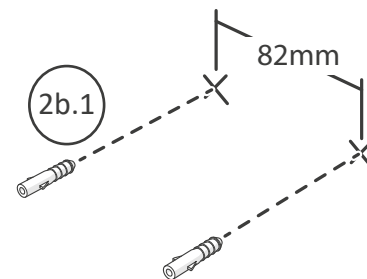

IS 1001

2a

Ø6 x 30mm

Cable Ø 6-8mm

1b

Installation / Installation / Installatie / Instalación / Installation / Instalação / Instalação

1a

Installation / Installation / Installatie / Instalación / Installation / Instalação / Instalação

2b

Ø6 x 30mm

Cable Ø 6-8mm

A

ON = 5min +/-1min

ON = 10sec +/-5sec

B

ON ON