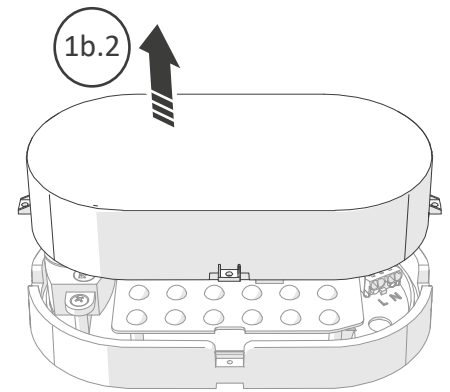

IS 1001

2a

Ø6 x 30mm

Cable Ø 6-8mm

1b

Installation / Installation / Installatie / Instalación / Installation / Instalação / Instalação

1a

Installation / Installation / Installatie / Instalación / Installation / Instalação / Instalação

2b

Ø6 x 30mm

Cable Ø 6-8mm

A

ON = 5min +/-1min

ON = 10sec +/-5sec

B

ON ON