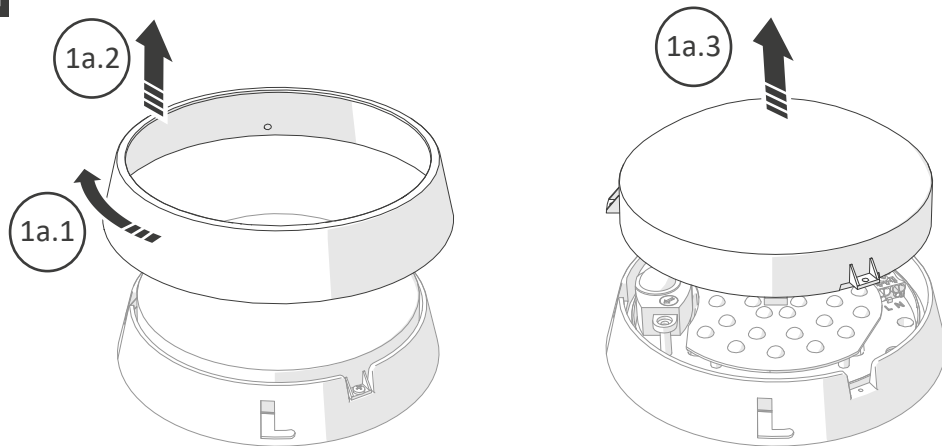

IS 1001

2a

Ø6 x 30mm

Cable Ø 6-8mm

1b

Installation / Installation / Installatie / Instalación / Installation / Instalação / Instalação

1a

Installation / Installation / Installatie / Instalación / Installation / Instalação / Instalação

2b

Ø6 x 30mm

Cable Ø 6-8mm

A

ON = 5min +/-1min

ON = 10sec +/-5sec

B

ON ON