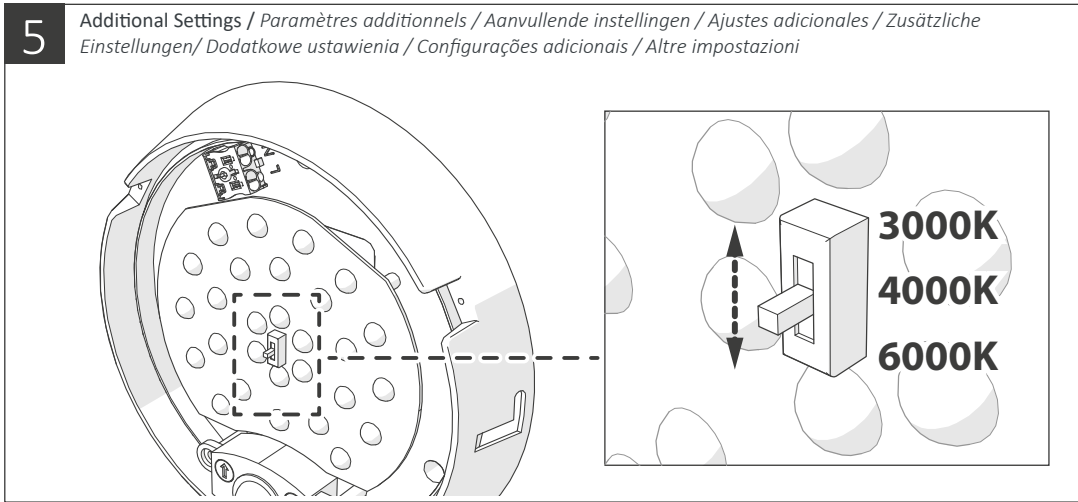

IS 1001

2a

Ø6 x 30mm

Cable Ø 6-8mm

1b

Installation / Installation / Installatie / Instalación / Installation / Instalação / Instalação

1a

Installation / Installation / Installatie / Instalación / Installation / Instalação / Instalação

2b

Ø6 x 30mm

Cable Ø 6-8mm

A

ON = 5min +/-1min

ON = 10sec +/-5sec

B

ON ON