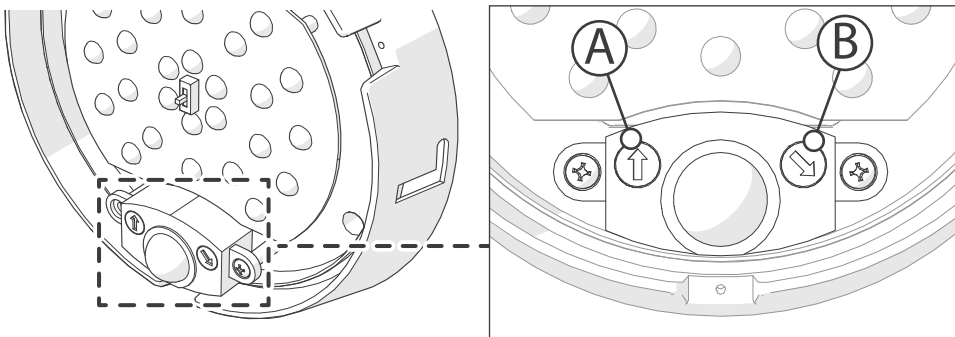

IS 1001

2a

Ø6 x 30mm

Cable Ø 6-8mm

1b

Installation / Installation / Installatie / Instalación / Installation / Instalação / Instalação

1a

Installation / Installation / Installatie / Instalación / Installation / Instalação / Instalação

2b

Ø6 x 30mm

Cable Ø 6-8mm

A

ON = 5min +/-1min

ON = 10sec +/-5sec

B

ON ON