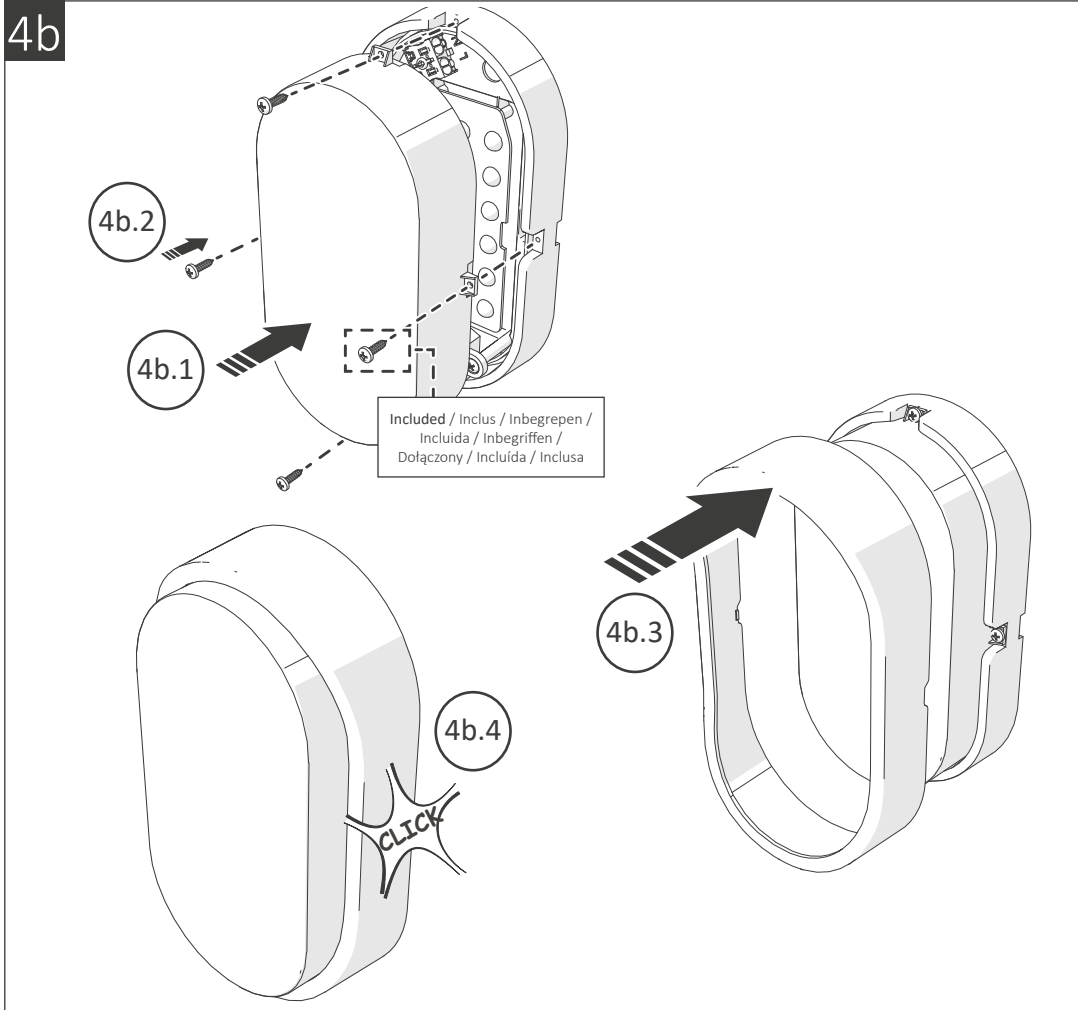

IS 1001

2a

Ø6 x 30mm

Cable Ø 6-8mm

1b

Installation / Installation / Installatie / Instalación / Installation / Instalação / Instalação

1a

Installation / Installation / Installatie / Instalación / Installation / Instalação / Instalação

2b

Ø6 x 30mm

Cable Ø 6-8mm

A

ON = 5min +/-1min

ON = 10sec +/-5sec

B

ON ON