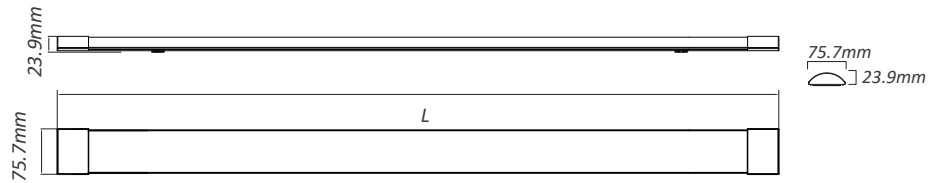

IS 1001

This product contains a light source of energy efficiency class <E>

ILBTE001 L=334.3mm ILBTE002 L=600.3mm ILBTE003 L=1200.3mm
ILBTE004 L=1500.3mm ILBTE005 L=1834.3mm

1

2

2.1

220-240VAC

2.2