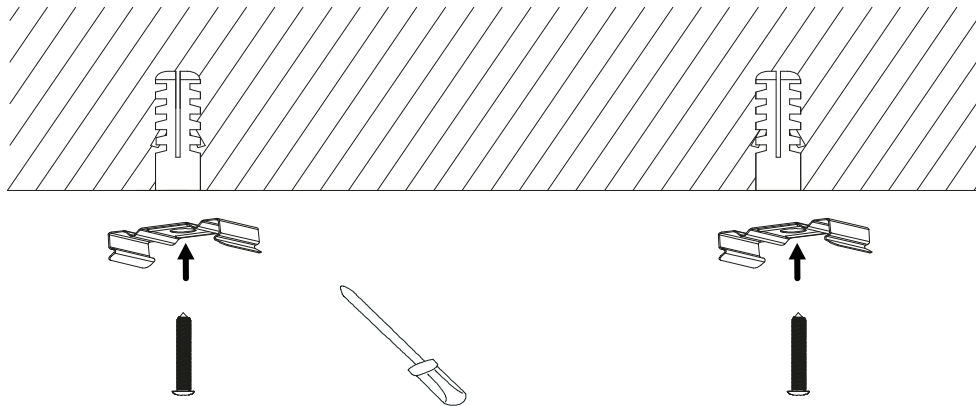

IS 1001

This product contains a light source of energy efficiency class <E>

ILBTE001 L=334.3mm ILBTE002 L=600.3mm ILBTE003 L=1200.3mm
ILBTE004 L=1500.3mm ILBTE005 L=1834.3mm

1

2

2.1

220-240VAC

2.2