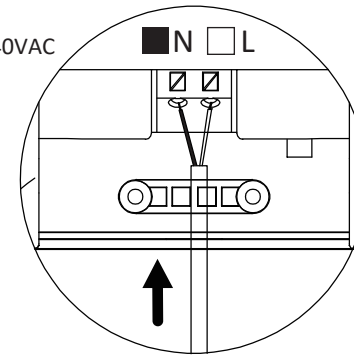

IS 1001

This product contains a light source of energy efficiency class <E>

ILBTE001 L=334.3mm ILBTE002 L=600.3mm ILBTE003 L=1200.3mm
ILBTE004 L=1500.3mm ILBTE005 L=1834.3mm

1

2

2.1

220-240VAC

2.2