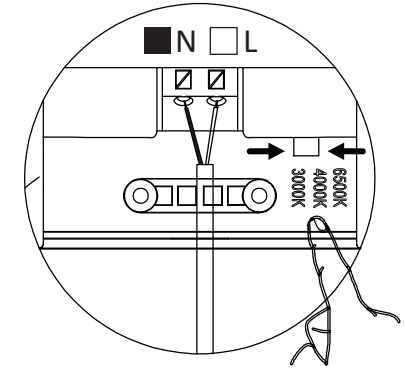

IS 1001

This product contains a light source of energy efficiency class <E>

ILBTE001 L=334.3mm ILBTE002 L=600.3mm ILBTE003 L=1200.3mm
ILBTE004 L=1500.3mm ILBTE005 L=1834.3mm

1

2

2.1

220-240VAC

2.2