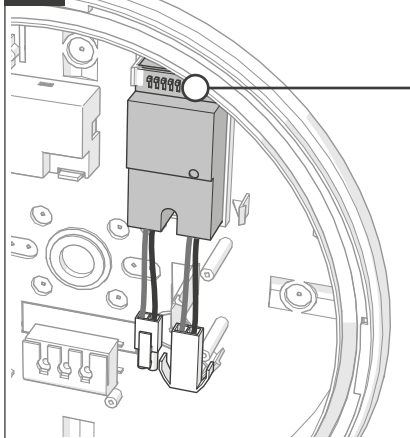

3a

Sensor Function / Fonction de capteur / Sensor Functie / Función de sensor / Sensorfunktion / Funkciji czujnika / Função de sensor / Funzione del sensore

Detection Area	3	4	5	Hold Time	3	4	5
100%	ON	ON	ON	5 sec.	ON	ON	ON
75%	OFF	ON	ON	30 sec.	OFF	ON	ON
50%	ON	OFF	ON	90 sec.	ON	OFF	ON
25%	OFF	OFF	ON	3 min.	OFF	OFF	ON
10%	OFF	OFF	OFF	20 min.	ON	ON	OFF
				30 min.	OFF	OFF	OFF
				Daylight Sensor	6	7	8
				2 LUX	ON	ON	ON
				10 LUX	ON	ON	OFF
				30 LUX	OFF	ON	OFF
				50 LUX	ON	OFF	OFF
				Disabled	OFF	OFF	OFF

4a

MANUAL TEST

- A. 1-3 sec. = 5 sec. EM test
  B. >10 sec. = RESET

4

Installation - emergency module / Installation - module d'urgence / Installatie - noodmodule / Instalación - módulo de emergencia / Installation - Notfallmodul / Instalacja - moduł awaryjny / Instalação - módulo de emergência / Installazione - modulo di emergenza

ILBHAA075

Order Separately / Commandez séparément / Apart bestellen / Ordene por separado / Separat bestellen / Zamów osobno / Encomendar Separadamente / Ordina separatamente

4.2

5

Connection / Lien / Verbinding / Conexión / Verbindung / Połączenie / Conexão / Connessione

MICROWAVE

MICROWAVE + EM

STANDARD + EM