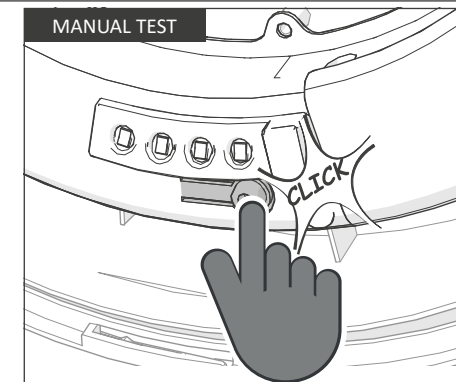

MANUAL TEST