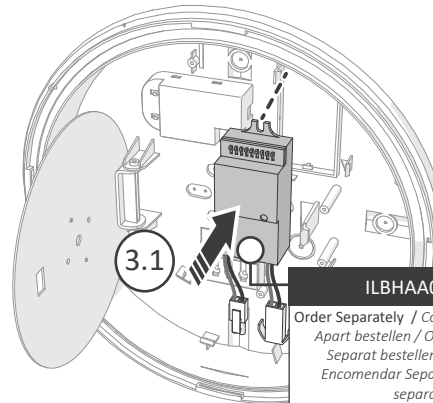

3 Installation - Microwave detector / Installation - détecteur de micro-ondes / Installatie - magnetron detector / Instalación - detector de microondas / Installation - mikrowellendetektor / Instalacja - detektor mikrofalowy / Instalação - detector de microondas / Installazione - rilevatore di microonde

ILBHAA076

Order Separately / Commandez séparément / Apart bestellen / Ordene por separado / Separat bestellen / Zamów osobno / Encomendar Separadamente / Ordina separatamente