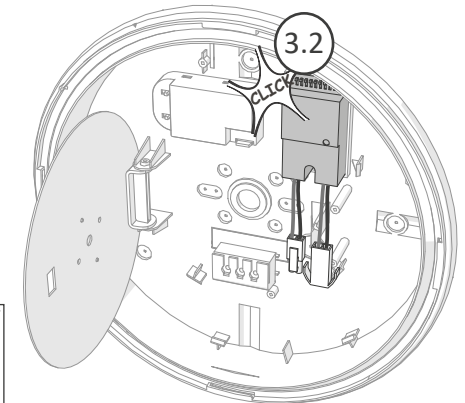

3 Installation - Microwave detector / Installation - détecteur de micro-ondes / Installatie - magnetron detector / Instalación - detector de microondas / Installation - mikrowellendetektor / Instalacja - detektor mikrofalowy / Instalação - detector de microondas / Installazione - rilevatore di microonde

ILBHAA076

Order Separately / Commandez séparément / Apart bestellen / Ordene por separado / Separat bestellen / Zamów osobno / Encomendar Separadamente / Ordina separatamente