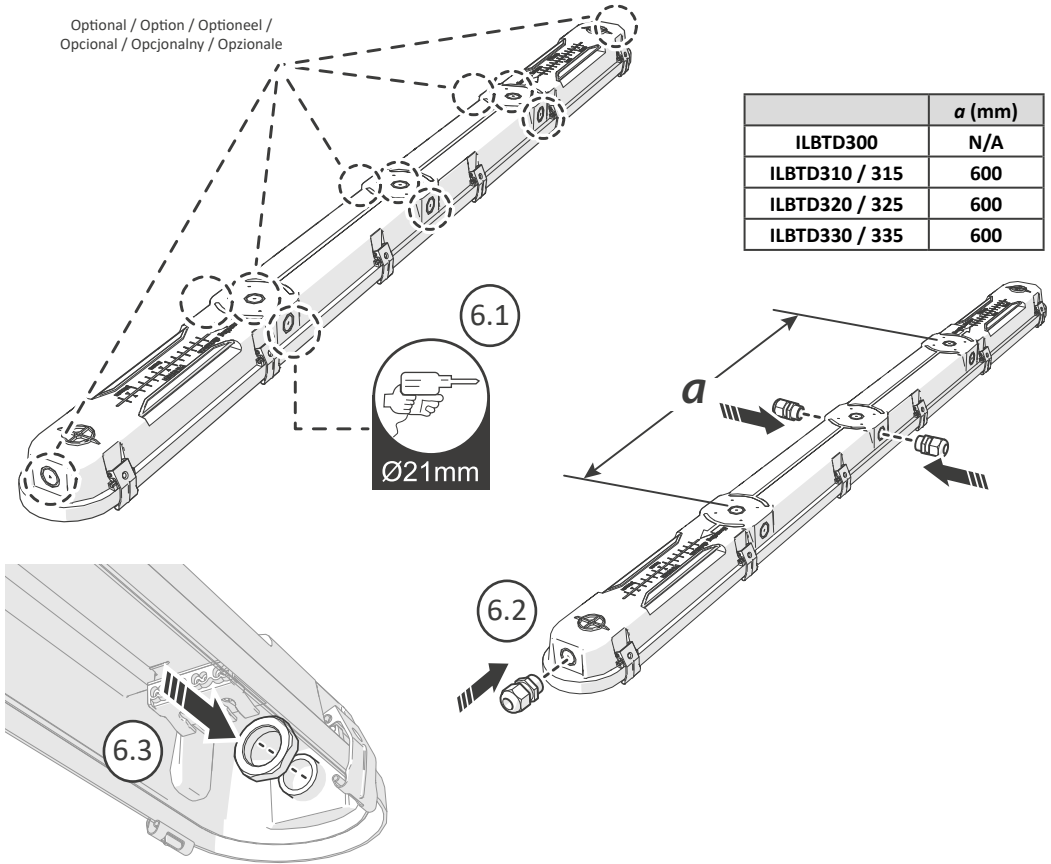

2 FT.	Power (W)	Output (mA)	1	2
	9	200	OFF	OFF
	12	250	ON	OFF
	15	300	OFF	ON
	18	350	ON	ON
4 FT.	Power (W)	Output (mA)	1	2
	18	200	OFF	OFF
	24	250	ON	OFF
	30	300	OFF	ON
	36	350	ON	ON
5 FT.	Power (W)	Output (mA)	1	2
	25	200	OFF	OFF
	33	250	ON	OFF
	41	300	OFF	ON
	50	350	ON	ON
6 FT.	Power (W)	Output (mA)	1	2
	35	350	OFF	OFF
	47	400	ON	OFF
	58	500	OFF	ON
	70	550	ON	ON

Optional / Option / Optioneel / Opcional / Opcjonalny / Opzionale