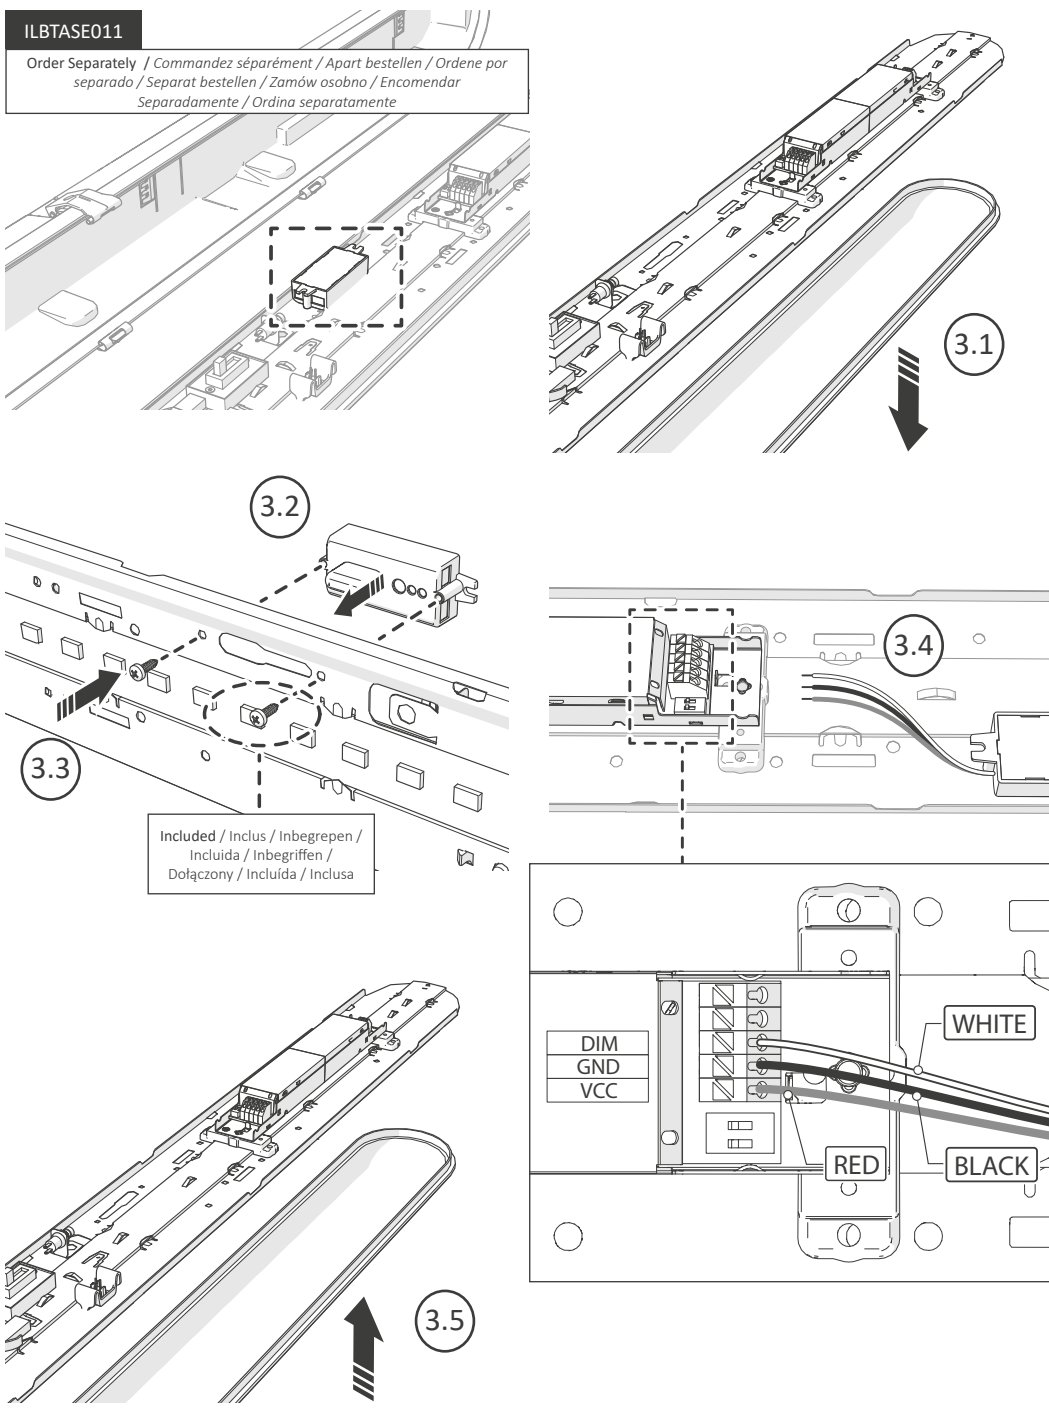

3

Installation - Corridor Function Sensor / Installation - Capteur de fonction de couloir / Installatie - Gangfunctiesensor / Instalación - Sensor de función de pasillo / Installation - Korridor-Funktionssensor / Instalacja - Czujnik funkcji korytarza / Instalação - Sensor de função de corredor / Installazione - Sensore di funzione del corridoio

ILBTASE011

Order Separately / Commandez séparément / Apart bestellen / Ordene por separado / Separat bestellen / Zamów osobno / Encomendar Separadamente / Ordina separatamente