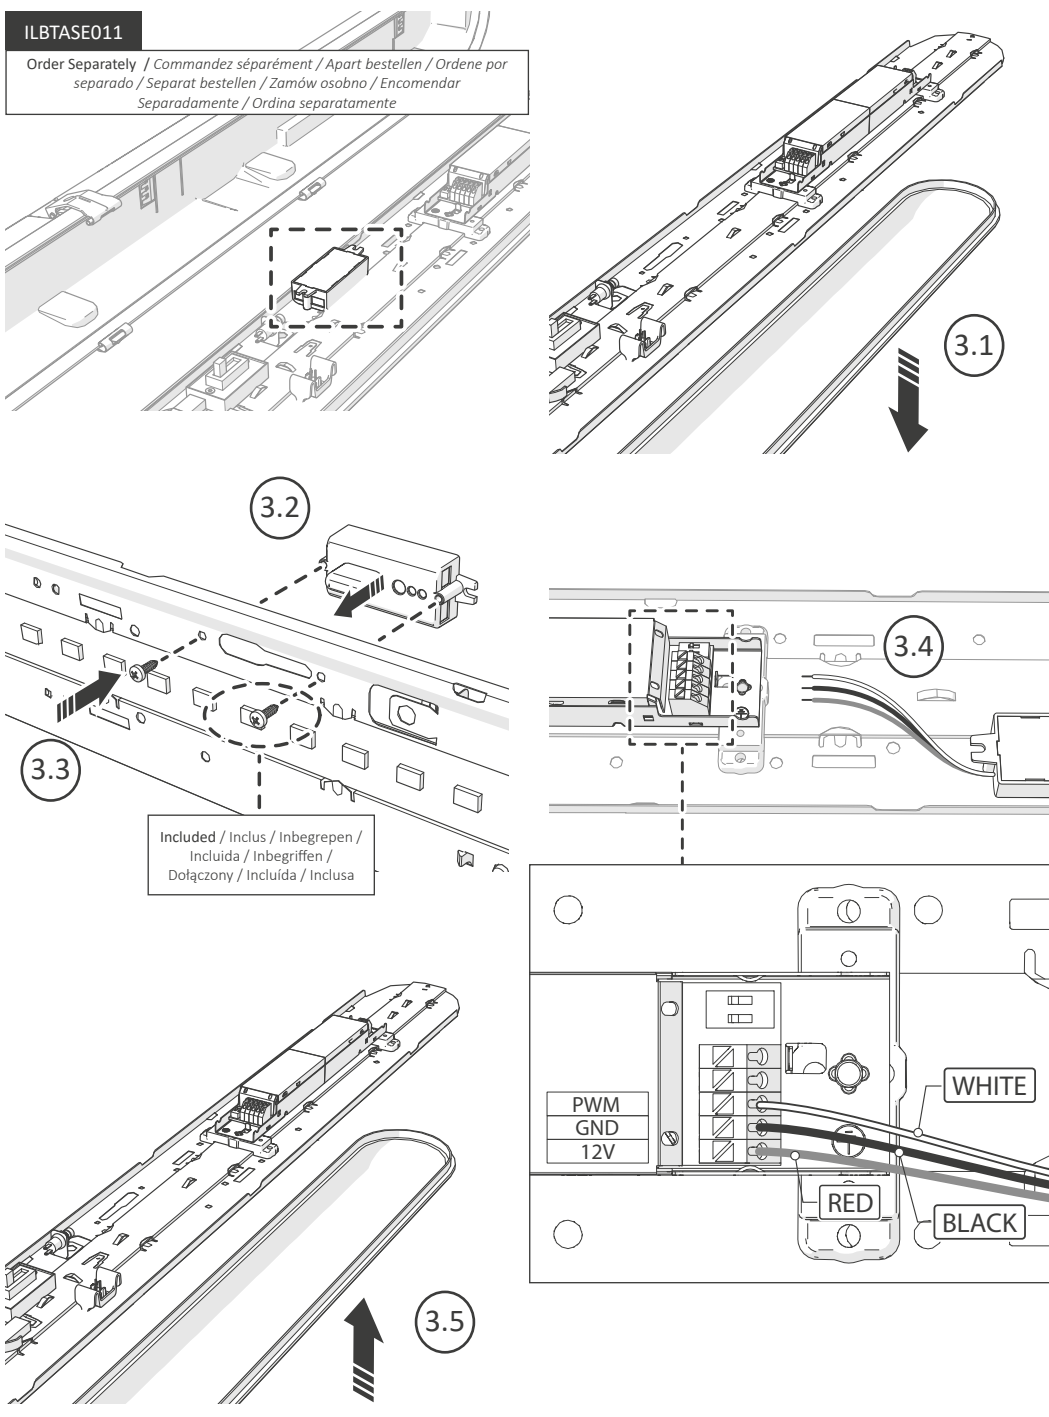

3

Installation - Corridor Function Sensor / Installation - Capteur de fonction de couloir / Installatie - Gangfunctiesensor / Instalación - Sensor de función de pasillo / Installation - Korridor-Funktionssensor / Instalacja - Czujnik funkcji korytarza / Instalação - Sensor de função de corredor / Installazione - Sensore di funzione del corridoio

ILBTASE011

Order Separately / Commandez séparément / Apart bestellen / Ordene por separado / Separat bestellen / Zamów osobno / Encomendar Separadamente / Ordina separatamente