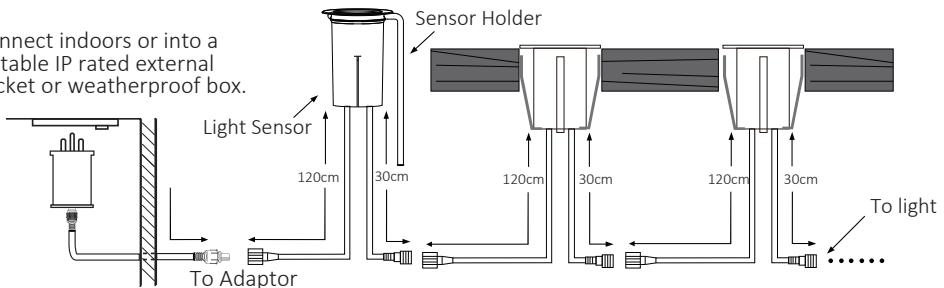

# integral™ LED

INSTALLATION INSTRUCTIONS

OUTDOOR LED DECK LIGHT KIT - 10 LIGHTS PACK

IS 1001

Adaptor  
x1

5m Extension Cord  
x1

Twilight Sensor  
x1

Deck Light  
x10

Sensor Holder  
x1

Water Proof Cap  
x1

ILGDC076 / ILGDC077 / ILGDC078

Connect indoors or into a suitable IP rated external socket or weatherproof box.

Warranty/ Technical & contact information are all available at [www.integral-led.com](http://www.integral-led.com)