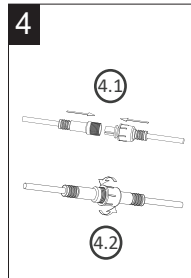

# integral™ LED

INSTALLATION INSTRUCTIONS

OUTDOOR LED DECK LIGHT KIT - 10 LIGHTS PACK

IS 1001

Adaptor  
x1

5m Extension Cord  
x1

Twilight Sensor  
x1

Deck Light  
x10

Sensor Holder  
x1

Water Proof Cap  
x1

ILGDC076 / ILGDC077 / ILGDC078

Connect indoors or into a suitable IP rated external socket or weatherproof box.

Warranty/ Technical & contact information are all available at [www.integral-led.com](http://www.integral-led.com)