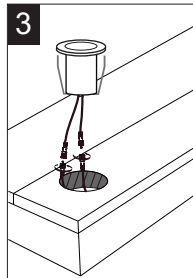

# integral™ LED

INSTALLATION INSTRUCTIONS

OUTDOOR LED DECK LIGHT KIT - 10 LIGHTS PACK

IS 1001

Adaptor  
x1

5m Extension Cord  
x1

Twilight Sensor  
x1

Deck Light  
x10

Sensor Holder  
x1

Water Proof Cap  
x1

ILGDC076 / ILGDC077 / ILGDC078

Connect indoors or into a suitable IP rated external socket or weatherproof box.

Warranty/ Technical & contact information are all available at [www.integral-led.com](http://www.integral-led.com)