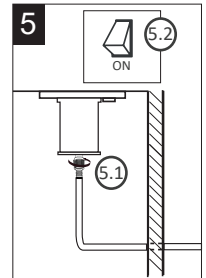

# integral™ LED

INSTALLATION INSTRUCTIONS

OUTDOOR LED DECK LIGHT KIT - 10 LIGHTS PACK

IS 1001

Adaptor  
x1

5m Extension Cord  
x1

Twilight Sensor  
x1

Deck Light  
x10

Sensor Holder  
x1

Water Proof Cap  
x1

ILGDC076 / ILGDC077 / ILGDC078

Connect indoors or into a suitable IP rated external socket or weatherproof box.

Warranty/ Technical & contact information are all available at [www.integral-led.com](http://www.integral-led.com)