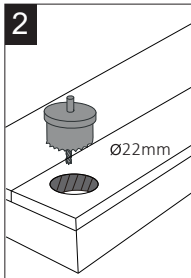

# integral™ LED

INSTALLATION INSTRUCTIONS

OUTDOOR LED DECK LIGHT KIT - 10 LIGHTS PACK

IS 1001

Adaptor  
x1

5m Extension Cord  
x1

Twilight Sensor  
x1

Deck Light  
x10

Sensor Holder  
x1

Water Proof Cap  
x1

ILGDC076 / ILGDC077 / ILGDC078

Connect indoors or into a suitable IP rated external socket or weatherproof box.

Warranty/ Technical & contact information are all available at [www.integral-led.com](http://www.integral-led.com)