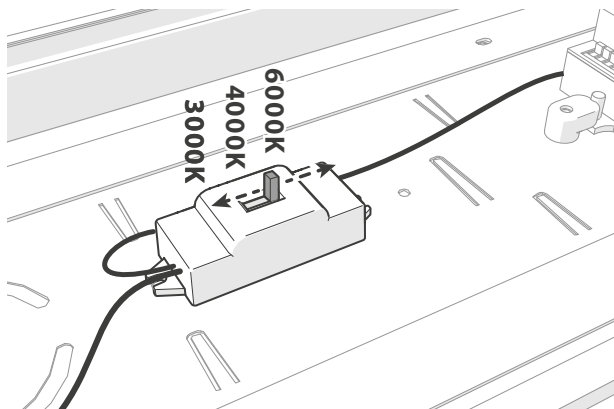

Additional Settings - CCT / Paramètres additionnels - CCT / Aanvullende instellingen - CCT / Ajustes adicionales - CCT / Zusätzliche Einstellungen - CCT / Dodatkowe ustawienia - CCT / Configurações adicionais - CCT / Altre impostazioni - CCT