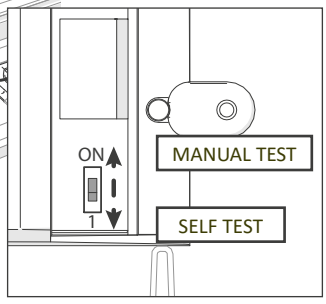

3 Installation - emergency module / Installation - module d'urgence / Installatie - noodmodule / Instalación - módulo de emergencia / Installation - Notfallmodul / Instalacja - moduł awaryjny / Instalação - módulo de emergência / Installazione - modulo di emergenza

ILBTKA001
Order Separately / Commandez séparément / Apart bestellen / Ordene por separado / Separat bestellen / Zamów osobno / Encomendar Separadamente / Ordina separatamente