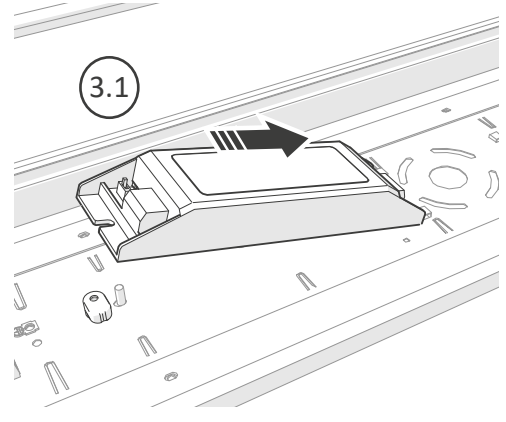

3 Installation - emergency module / Installation - module d'urgence / Installatie - noodmodule / Instalación - módulo de emergencia / Installation - Notfallmodul / Instalacja - moduł awaryjny / Instalação - módulo de emergência / Installazione - modulo di emergenza

ILBTKA001
Order Separately / Commandez séparément / Apart bestellen / Ordene por separado / Separat bestellen / Zamów osobno / Encomendar Separadamente / Ordina separatamente