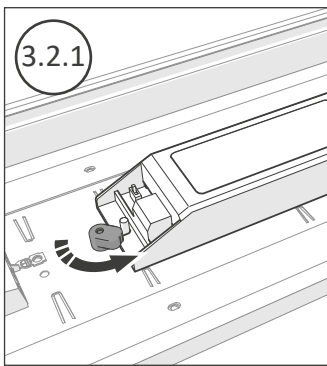

3 Installation - emergency module / Installation - module d'urgence / Installatie - noodmodule / Instalación - módulo de emergencia / Installation - Notfallmodul / Instalacja - moduł awaryjny / Instalação - módulo de emergência / Installazione - modulo di emergenza

ILBTKA001
Order Separately / Commandez séparément / Apart bestellen / Ordene por separado / Separat bestellen / Zamów osobno / Encomendar Separadamente / Ordina separatamente