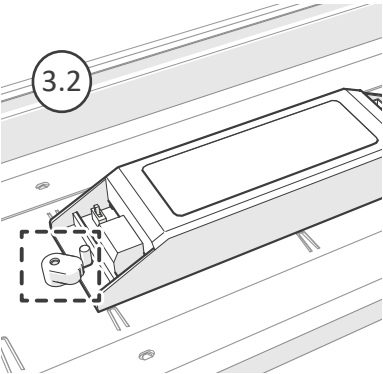

3 Installation - emergency module / Installation - module d'urgence / Installatie - noodmodule / Instalación - módulo de emergencia / Installation - Notfallmodul / Instalacja - moduł awaryjny / Instalação - módulo de emergência / Installazione - modulo di emergenza

ILBTKA001
Order Separately / Commandez séparément / Apart bestellen / Ordene por separado / Separat bestellen / Zamów osobno / Encomendar Separadamente / Ordina separatamente