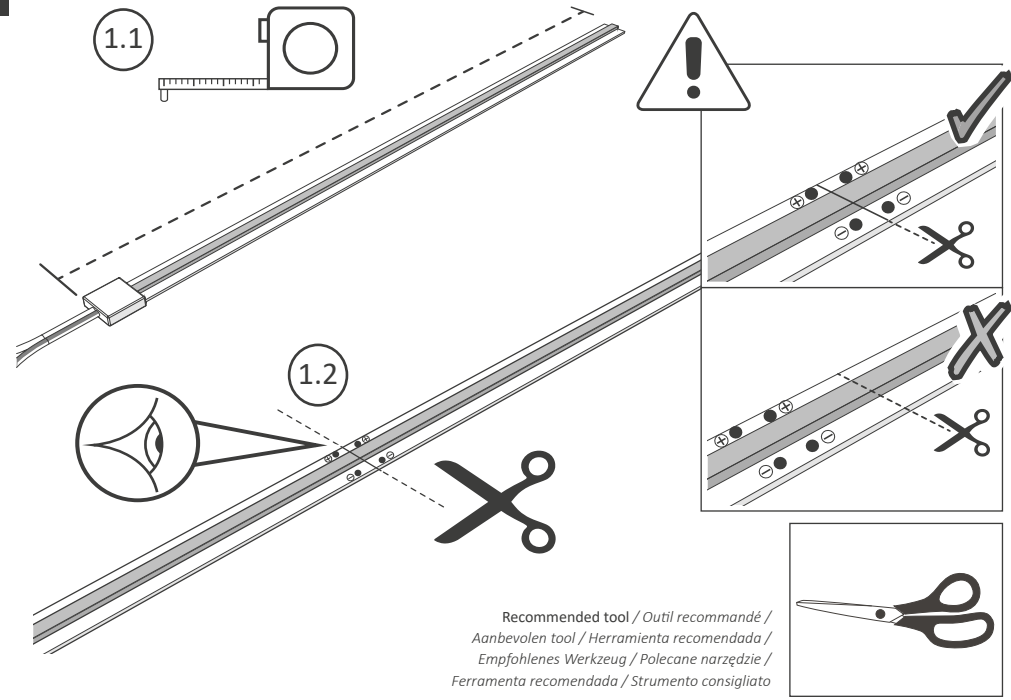

1 Installation / Installation / Installatie / Instalación / Installation / Instalação / Installazione

Recommended tool / Outil recommandé / Aanbevolen tool / Herramienta recomendada / Empfohlenes Werkzeug / Polecane narzędzie / Ferramenta recomendada / Strumento consigliato