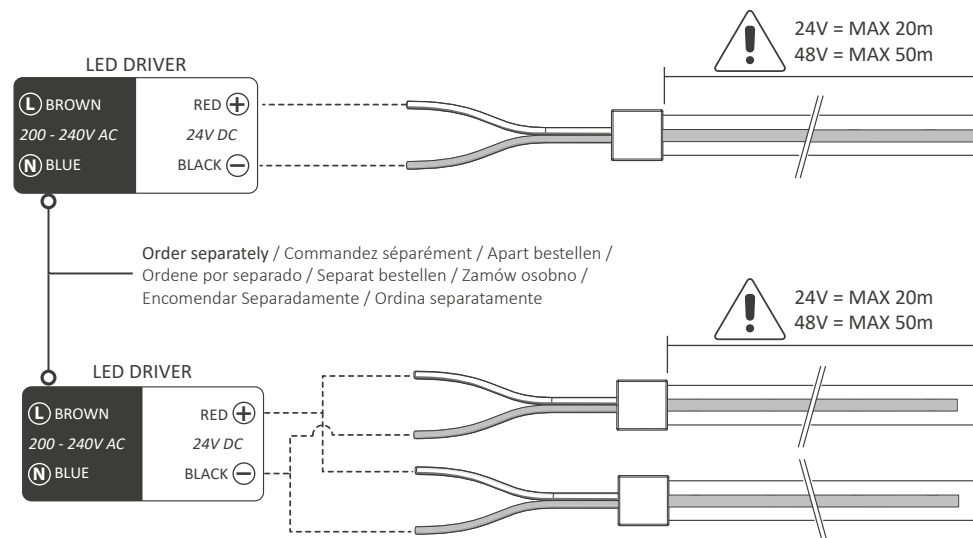

2.3

1 RED	+ 24V
2 BLACK	- 24V

1 RED	+ 24V
2 WHITE	- COOL WHITE
3 YELLOW	- WARM WHITE

1 BLACK	+ 24V
2 GREEN	- GREEN CHANNEL
3 RED	- RED CHANNEL
4 BLUE	- BLUE CHANNEL

1 BLACK	+ 24V
2 GREEN	- GREEN CHANNEL
3 RED	- RED CHANNEL
4 BLUE	- BLUE CHANNEL
5 WHITE	- WHITE CHANNEL

3

4

Connection to LED driver / Connexion au driver LED / Aansluiting op LED-driver / Aansluiting op LED-driver / Conexión al controlador LED / Anschluss an LED-Treiber / Połączenie ze sterownikiem LED / Conexão ao driver de LED / Collegamento al driver LED