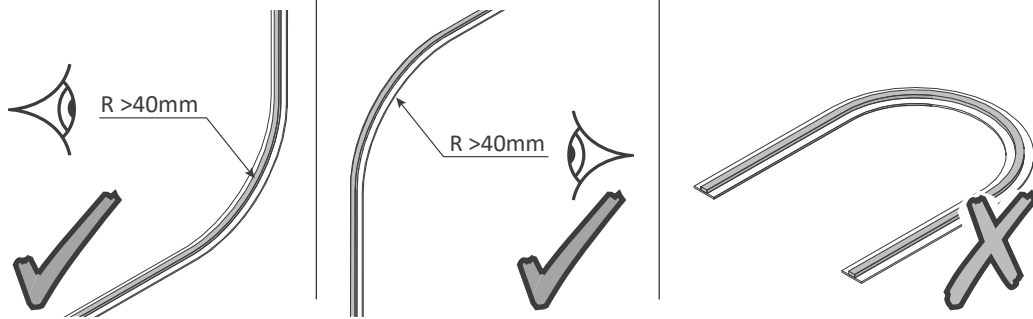

! HANDLE WITH CARE / MANIPULER AVEC SOIN / BREEKBAAR / TRATAR CON CUIDADO / MIT VORSICHT BEHANDELN / OSTROŻNIE / MANUSEIE COM CUIDADO / MANEGGIARE CON CURA