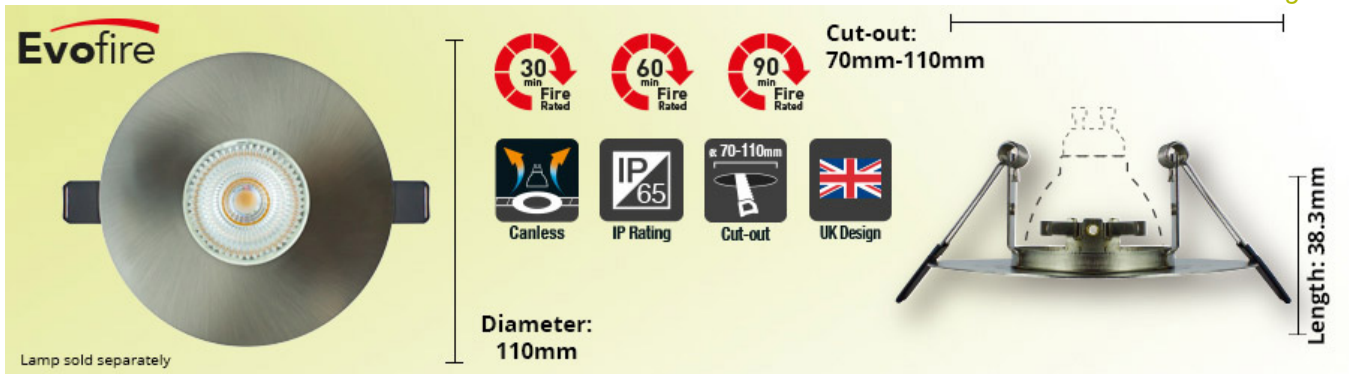

Evofire 70mm-100mm cut-out Fire Rated Downlight Round Satin Nickel with GU10 Holder

Partcode: ILDLFR70D016 / Page: 1

The Evofire Fire Rated Downlight is a safe and attractive fitting for a GU10 or MR16 LED lamp. The fully open design of the Evofire does not conceal your lamp in a large metal canister, which can trap some of the heat it generates, lowering lamp lifetime and performance. Lamps installed in an Evofire run at up to 10 degrees C cooler than a typical can-style fire rated downlight from leading LED brands - this can extend the lifetime of your lamps.

As well being very tough thanks to its steel construction, The Evofire is also a highly aesthetic choice for Fire Rated lighting. The 1mm blend-in bezel is up to 10 times thinner than typical IP65 rated downlights and fits almost flush with your ceiling, so the downlight looks discreet and pleasing in any setting.

[Watch Video](#)

Evofire shown with Real Colour GU10 LED lamp (sold separately).

Product Details

Partcode: ILDLFR70D016

Check Code: 671636

Range Name: EVOFIRE

Placement / Application: Indoor, General Lighting

Partcode: ILDLFR70D016 / Page: 2

Physical Data

Length: 38mm

Diameter: 112mm

Weight (Unpackaged Single Unit): 180g

Cut Out Diameter: 70-100mm

Lamp or Luminaire Shape: Round

Luminaire Fixing: Recess mounted