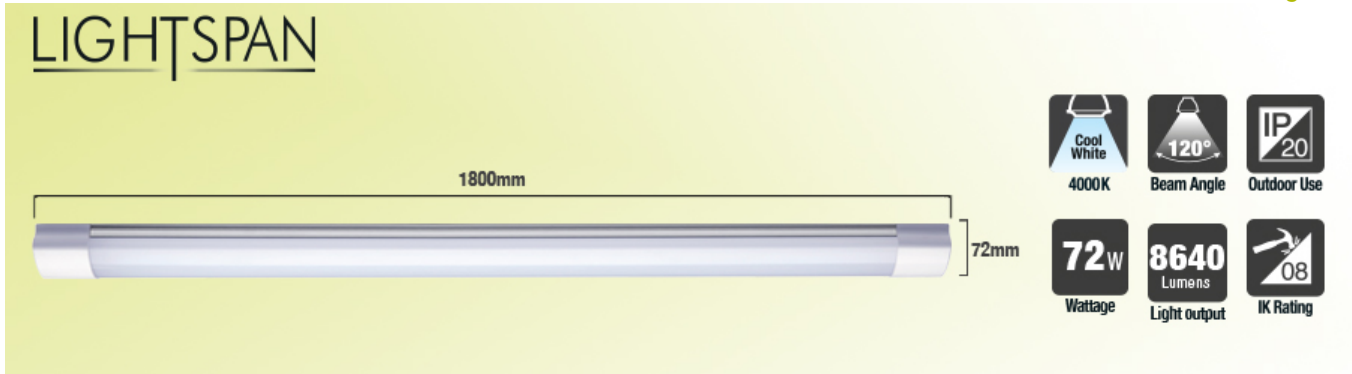

Lightspan Slim batten 6ft 72W 4000K 8640lm

Partcode: ILBTF074 / Page: 1

This highly efficient and attractive LED batten features a compact, low-profile body with a stylish brushed aluminium finish that will look great in offices, schools and other commercial or public sector environments. These battens run at a highly efficient 120lm/W so you can drastically reduce your energy costs over legacy technology luminaires.

Product Details

Partcode: ILBTF074

Check Code: 235952

Range Name: Lightspan Slim

Product Type: Battens

Warranty: 3 Years

CE / RoHS: Yes

Physical Data

Product Finish: Brushed aluminium

Optic: Polycarbonate

Material: Aluminium

Physical Data

Length: 1 800mm

Width: 72mm

Depth: 38mm

Weight (Unpackaged Single Unit): 1150g

Length (unit of 1): 1,805mm

Width (unit of 1): 77mm

Depth (unit of 1): 42mm

Outer packaging info available on website

Product data last updated on: Tuesday, February 25, 2020 - 18:44